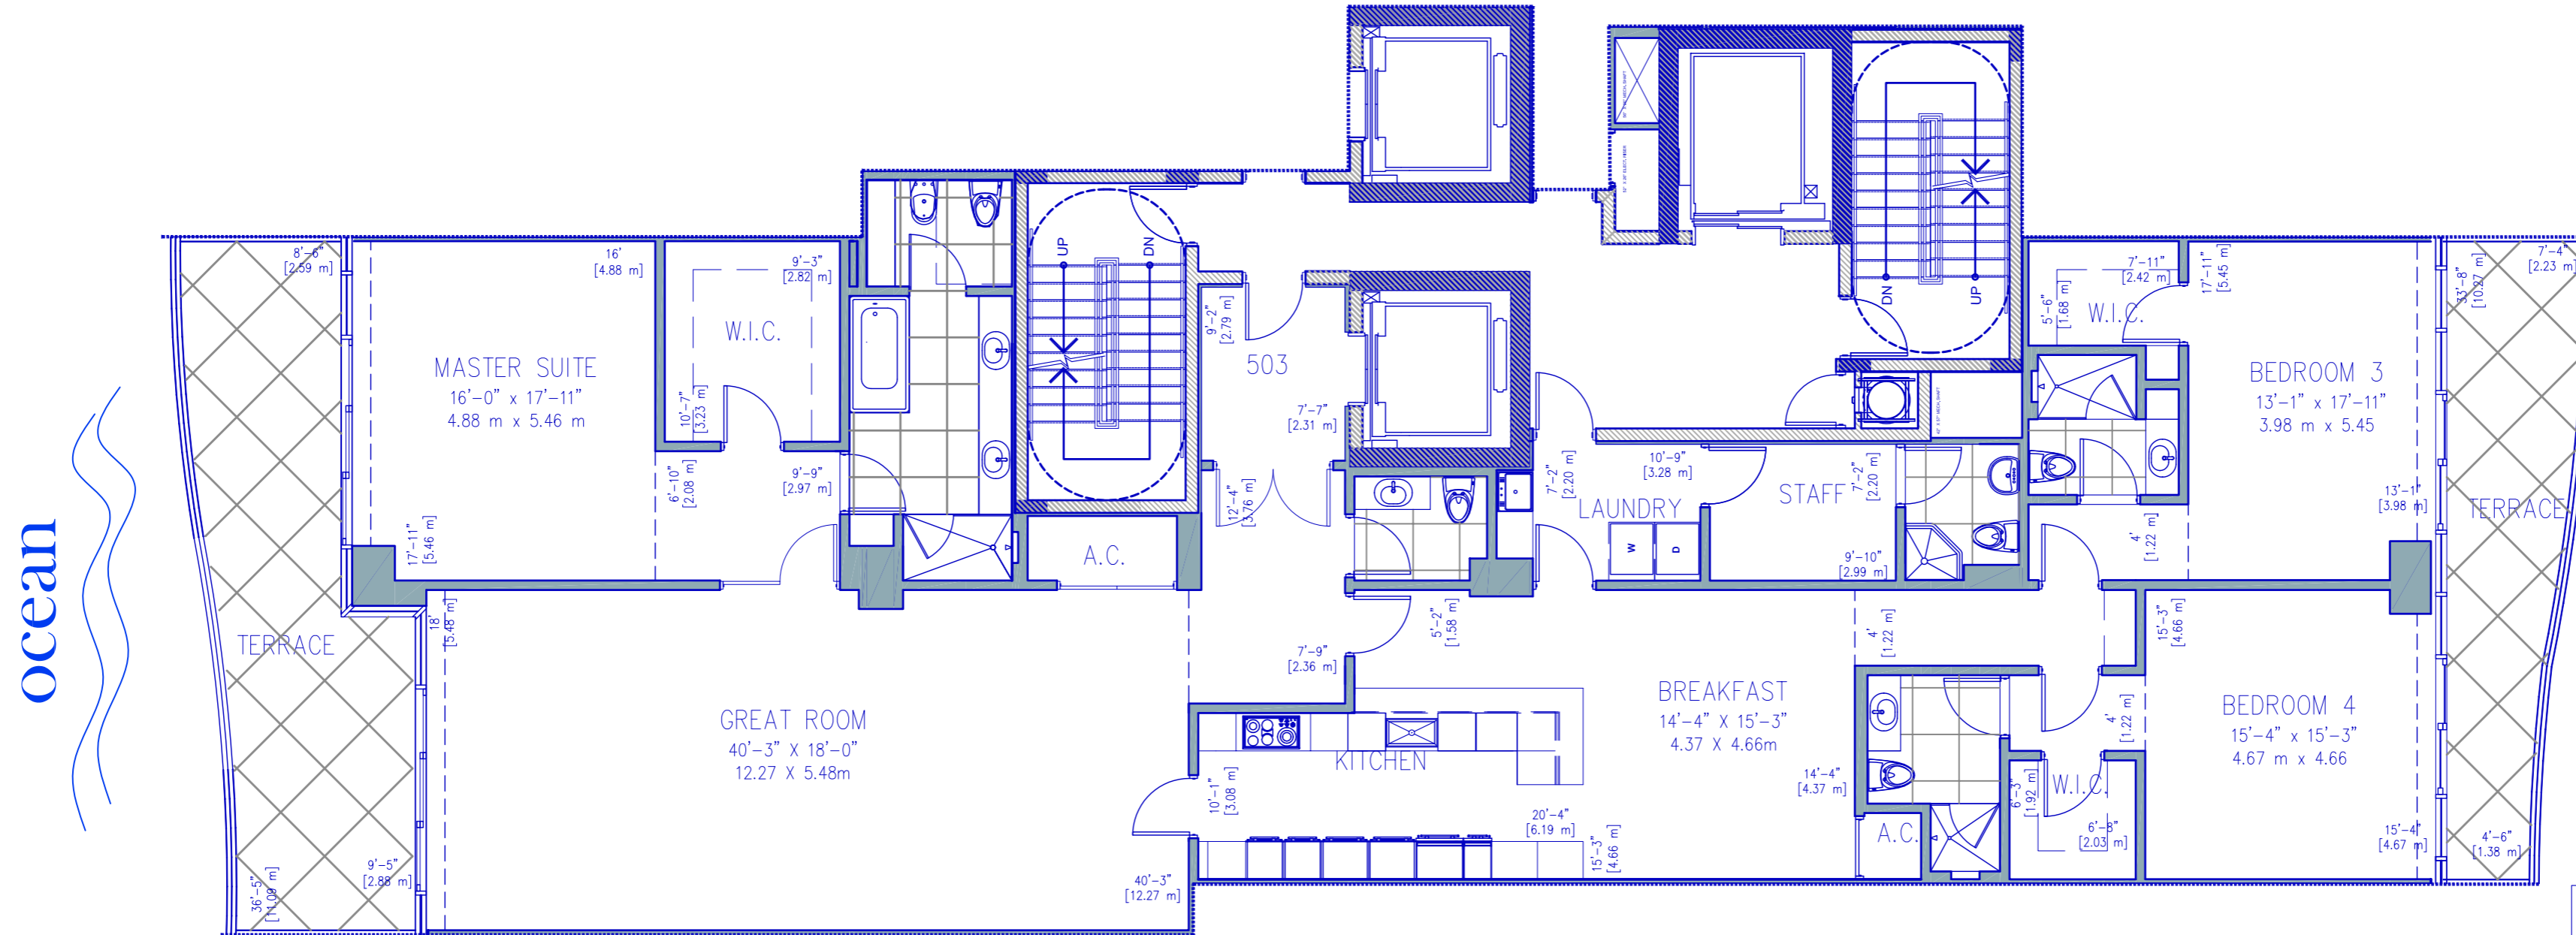

# 503

## RESIDENCE

RESIDENCE	3,325.00 sq. ft.	308.90 sq. mt.
TERRACE	557.00 sq. ft.	51.74 sq. mt.
<b>Total:</b>	<b>3,882.00 sq. ft.</b>	<b>360.64 sq. mt.</b>

CHÂTEAU  
OCEAN RESIDENCES